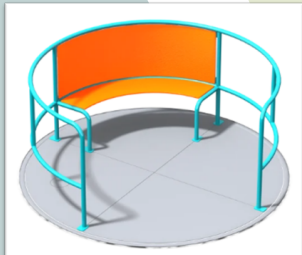

JAYCEE PARK PLAYGROUND

Inclusive, accessible, community play!

TAKE A CLOSER LOOK: AMENITIES IN DETAIL

- Swizzler spinner and Orbit spinner (surface level merry-go-round)

Swizzler creatively unites the swiveling action of a spinner with a circular rocking motion that is unlike any other playground component. Users will experience a self-driven, gentle rocking motion with each playful rotation, either on their own, or propelled by friends.

Designed to accommodate children of all abilities, this ground-level spinner creates a space where inclusivity meets fun. The spacious platform is wheelchair accessible, ensuring that every child can participate in the excitement, while the smooth, rotating motion offers a sensory-rich and engaging experience.