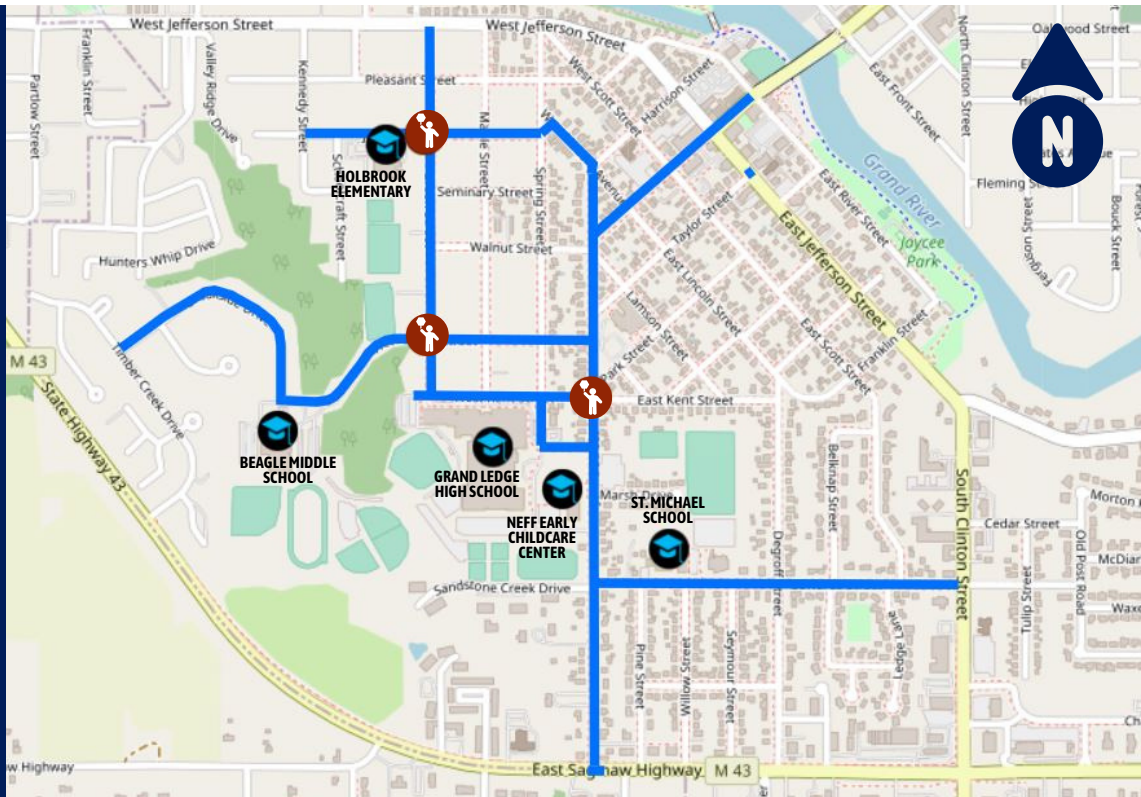

GRAND LEDGE 2023 DESIGNATED SAFE ROUTES TO SCHOOL

 **Commonly Used Routes**

Crossing Guards

Routes enhanced with additional crossing guards, crosswalks, signs, and curb cuts. Students may find these common routes to be the safest and most direct way to school.

Students and drivers, please use caution and stay safe!