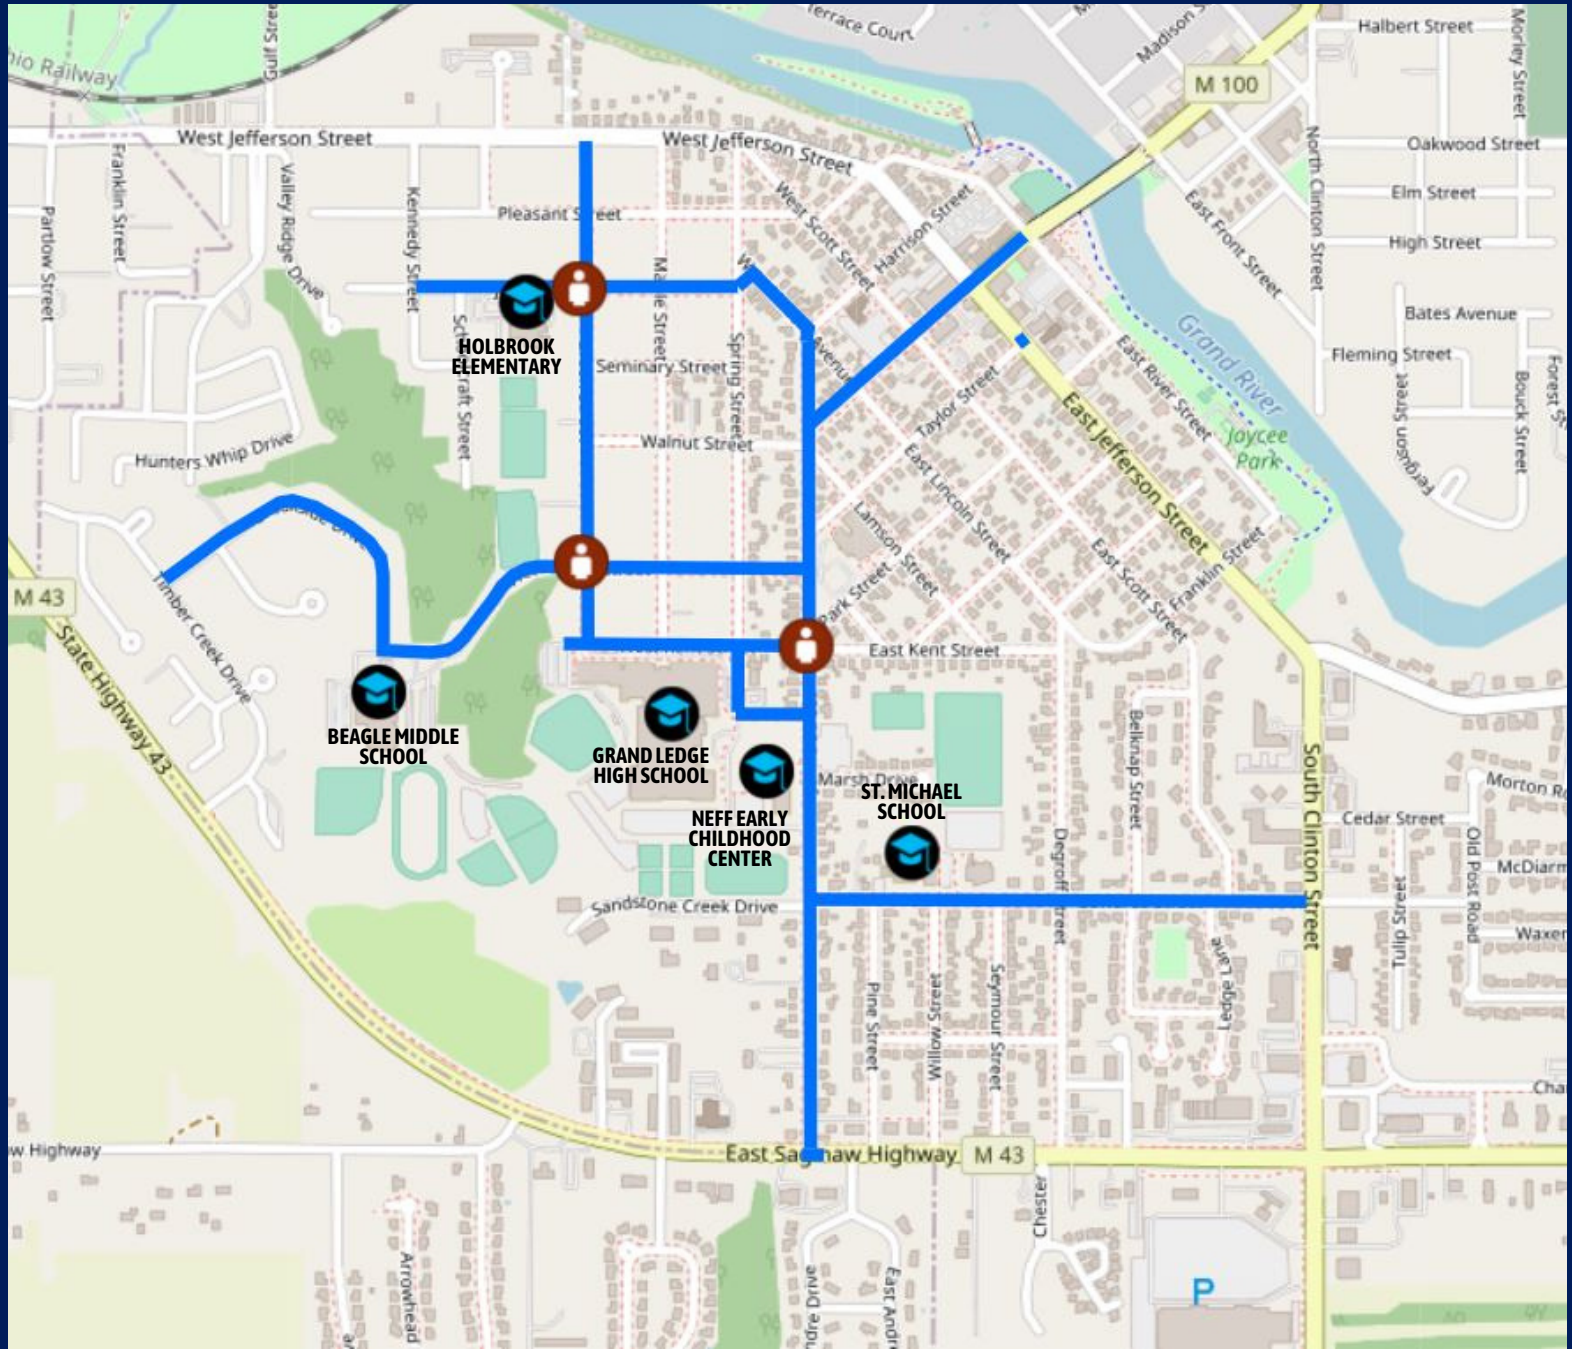

GRAND LEDGE

2021 DESIGNATED SAFE ROUTES TO SCHOOL

Commonly Used Routes

Routes enhanced with additional crossing guards, crosswalks, signs, and curb cuts. Students may find these common routes to be the safest and most direct way to school.

Students and drivers, please use caution and stay safe!